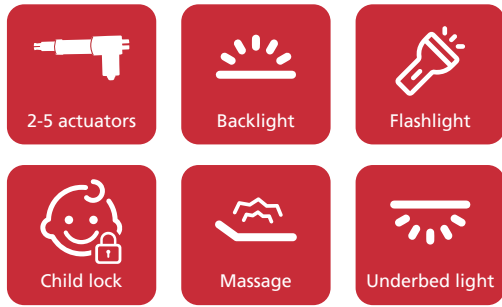

## REMOTE CONTROL

### Product Specifications:

11 / 19 buttons, controls 2-5 actuators

Blue backlight

One-touch Flat and Zero-G position buttons

Preset memory positions: 1-6

Flashlight, Underbed light, Child safety lock, Pair button, Massage functions available