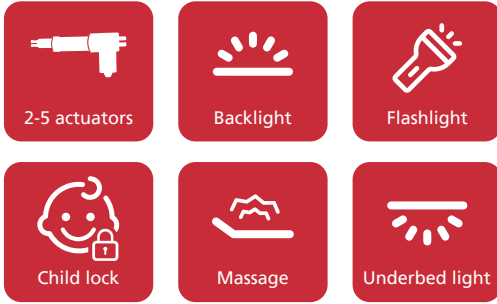

RF.51

REMOTE CONTROL

Product Specifications:

11 / 19 / 21 buttons, controls 2-5 actuators

White backlight

One-touch Flat button

Memories, Flashlight, Underbed light, Child safety lock, Massage functions available

Batteries: 11 buttons - 2*AAA, 19/21 buttons - 3*AAA

FCC / IC certifications