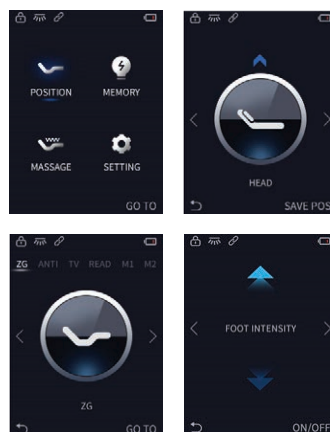

## REMOTE CONTROL

### Product Specifications:

- Color display + 12 buttons, controls 2-5 actuators
- Slim design: the thinnest part is only 13mm
- White backlight
- One-touch Flat position button
- Preset memory positions: 1-6
- Underbed light, Child safety lock, Massage functions available
- FCC / IC certifications