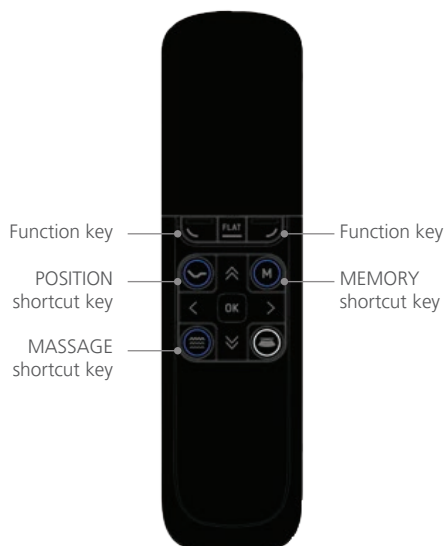

### Product Specifications:

- Color display + 12 buttons, controls 2-5 actuators
- Slim design: the thinnest part is only 13mm
- White backlight
- One-touch Flat position button
- Preset memory positions: 1-6
- Underbed light, Child safety lock, Massage functions available
- FCC / IC certifications